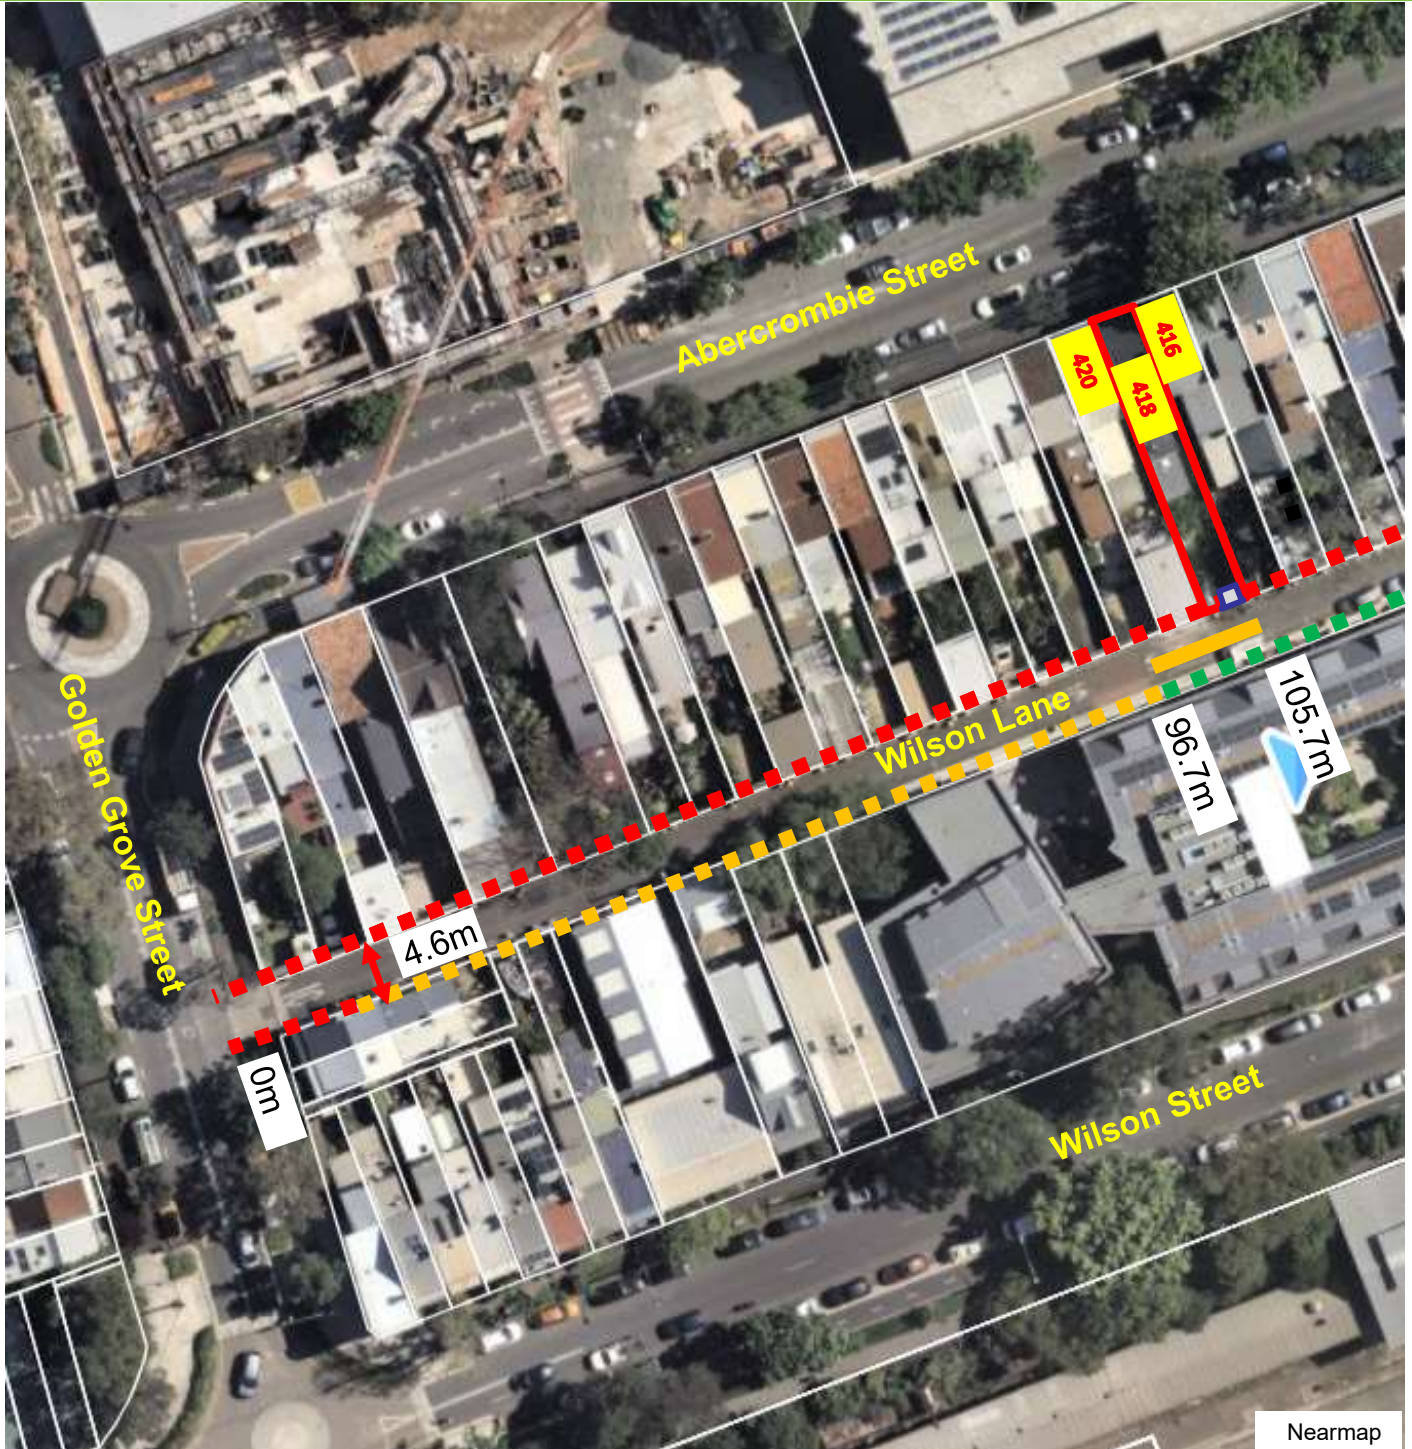

Wilson Lane, Darlington Proposed Parking Changes

Existing

- ■ ■ "No Stopping"
- ■ ■ "No Parking"
- ■ ■ "1P Ticket 8am-10pm Permit Holders Excepted Area 32"
- "Driveway"

Proposed

- "No Parking"